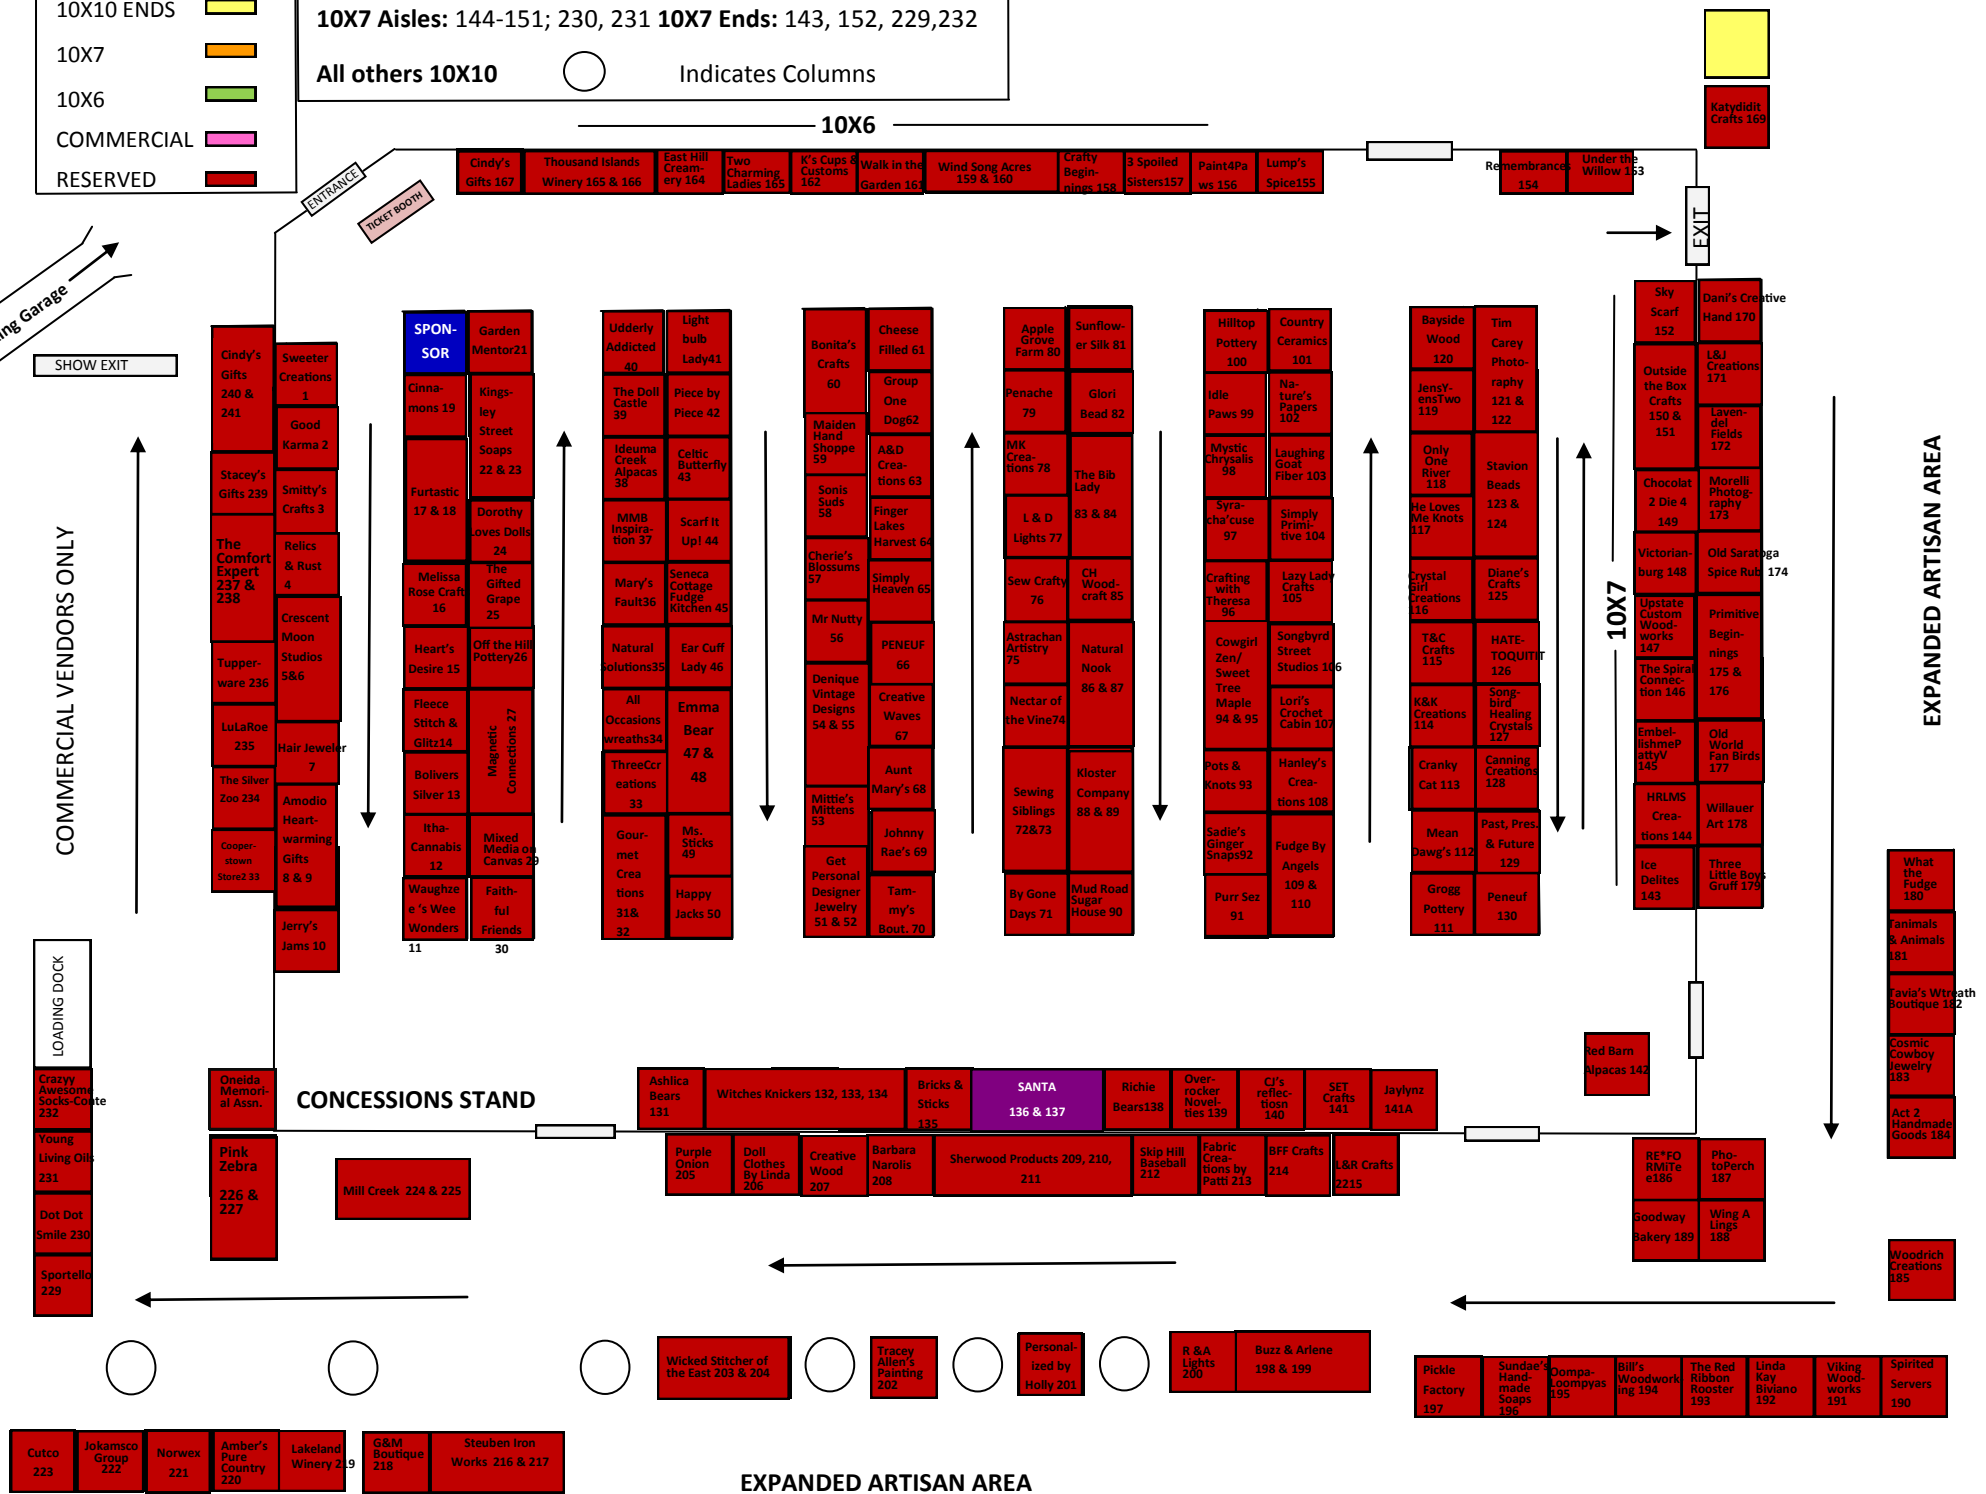

Color Key

- 10X10
- 10X10 ENDS
- 10X7
- 10X6
- COMMERCIAL
- RESERVED

Booth Size Index

10X6 Aisles: 166-156, **10X6 Ends:** 167, 155, 154,153
10X7 Aisles: 144-151; 230, 231 **10X7 Ends:** 143, 152, 229,232
All others 10X10 Indicates Columns

10X6

To Parking Garage

SHOW EXIT

ENTRANCE

Ticket Booth

EXIT

COMMERCIAL VENDORS ONLY

EXPANDED ARTISAN AREA

10X7

CONCESSIONS STAND

EXPANDED ARTISAN AREA